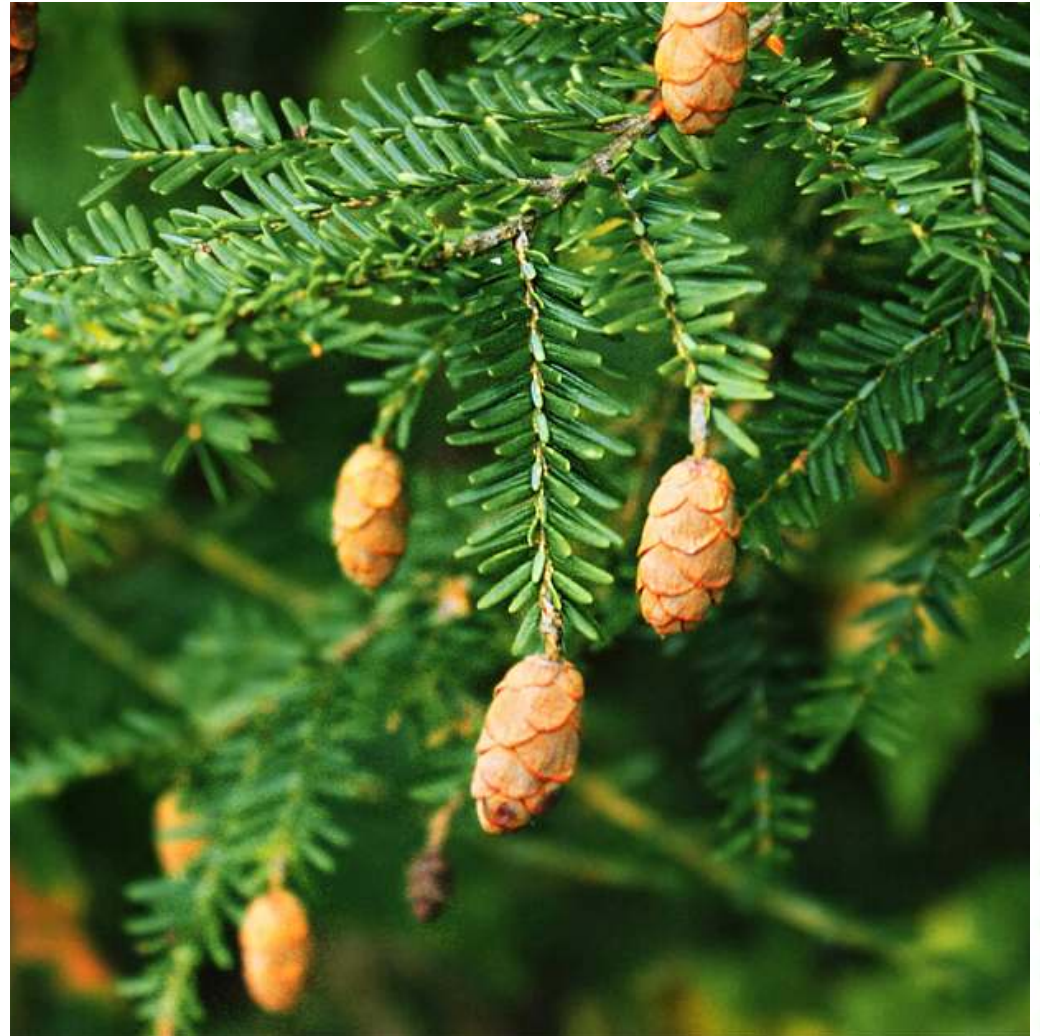

Eastern Hemlock

Tsuga canadensis

- ❁ Dense, pyramidal evergreen noted for having the small needles and cones. Flat sprays of lacy evergreen foliage give this tree a graceful form. Lower branches often dip toward the ground. Thick and ridged bark on mature trees is red-brown to gray-brown.
- ❁ Also known as Canadian Hemlock
- ❁ No part of this tree is poisonous
- ❁ Native to Ontario & Quebec

Height: 40-70 Feet

Zone: 3

Full Sun

Full Shade

Evergreen

Cold Tolerant

**Eastern Hemlock is in recycled pots,
please disregard any codes written on the pots.**