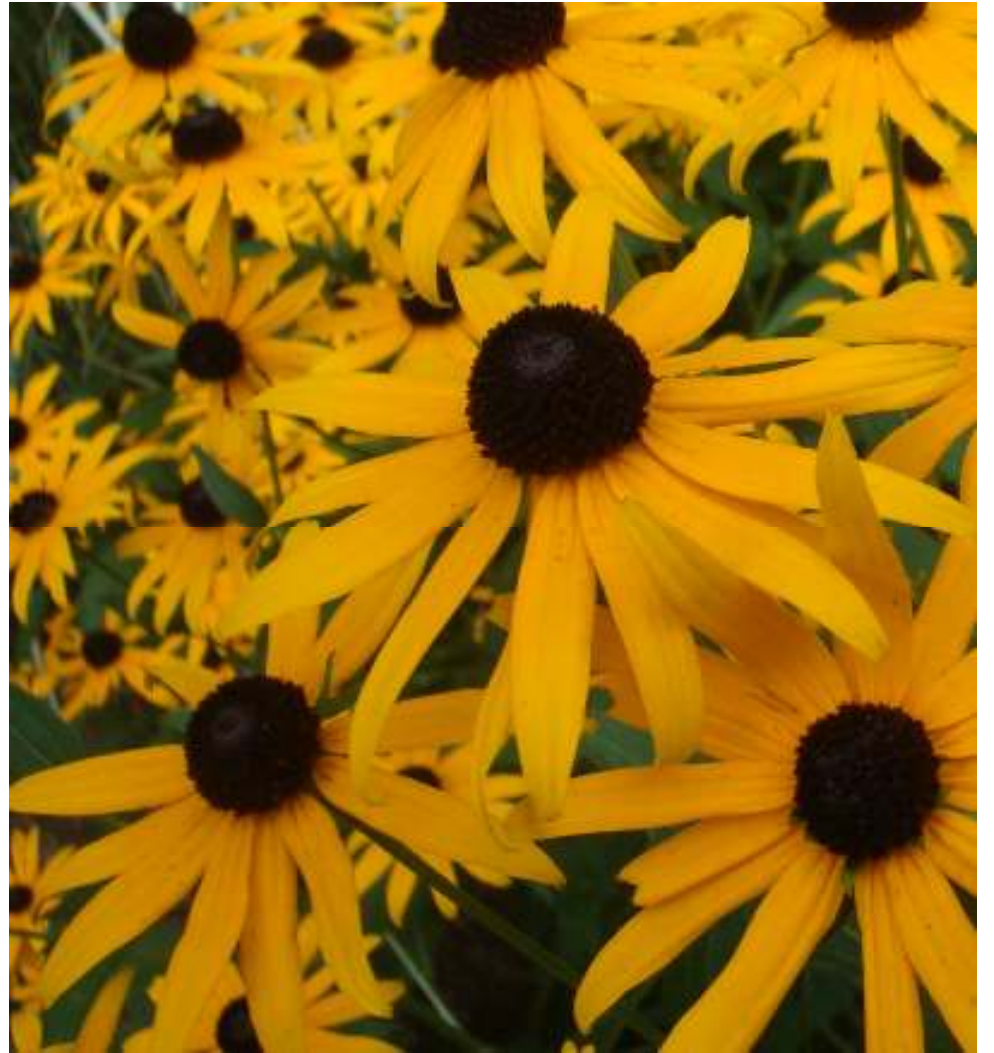

Little Suzie Dwarf Black Eyed Susan

Rudbeckia Fulgida 'Viette's Little Suzie'

- Among the best border perennials available, this dwarf selection is a profuse bloomer on a well proportioned plant from midsummer through the fall. A terrific choice for mass planting. Excellent for cutting
- Excellent drought and heat tolerance. Attracts butterflies to your garden. Deer and rabbit resistant

Height: 18-24 Inches

Zone: 4

Full Sun

Low Maintenance

Butterflies

Dry Soil

Deer

Rabbit