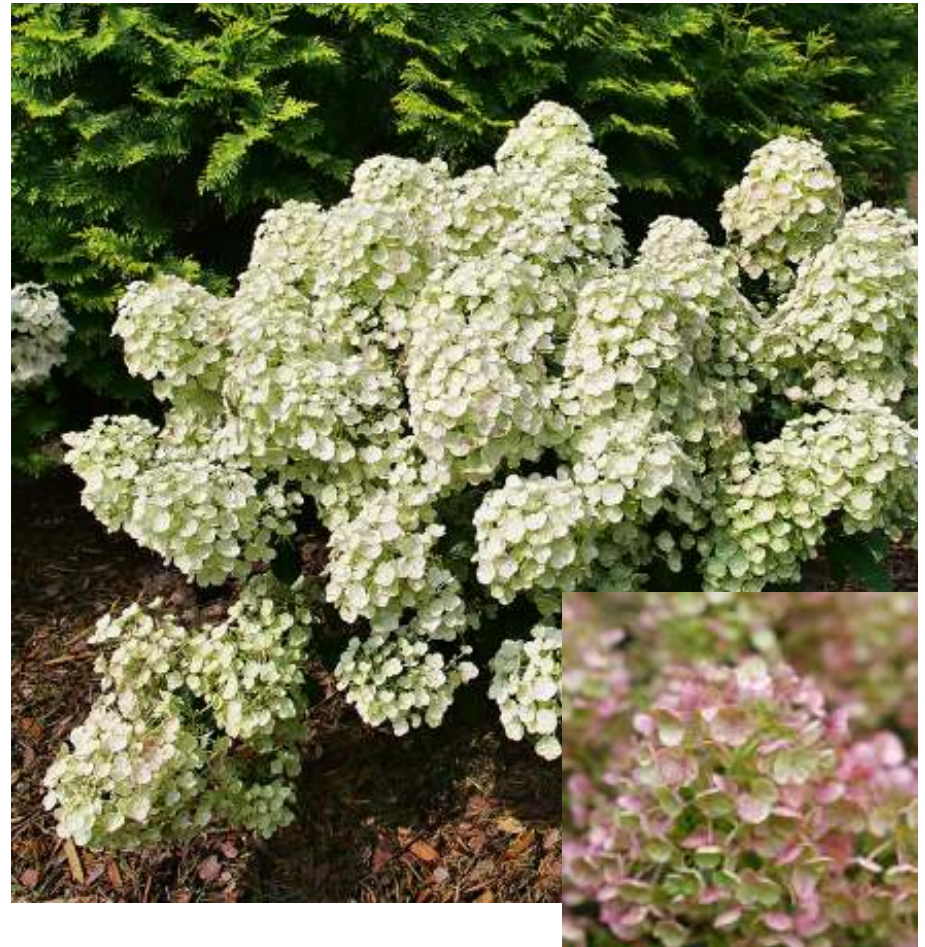

Tiny Quick Fire Dwarf P. G. Hydrangea

Hydrangea Paniculata 'SMNHPSB'

Same early bloom time as the original Quick Fire, but is about one third the size. The flowers quickly age to a deep burgundy red before other varieties even start to bloom

Perfect for the front of the border or planting in drifts.
Drought Tolerant

Makes a great dried or cut flower

Height: 1-3 Feet

Zone: 3

Full Sun

Partial Sun

Cut Flower/Foliage

Dried Flower/Foliage