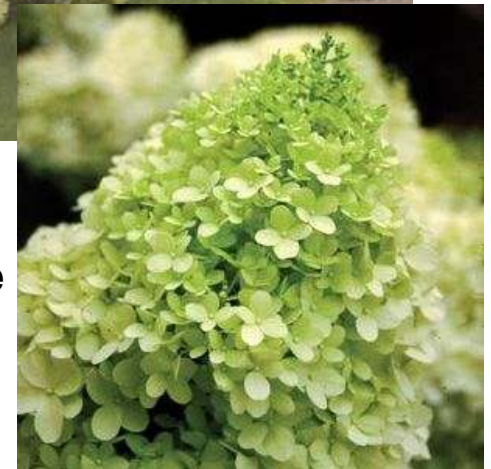

Lime Light P. G. Hydrangea

Hydrangea Paniculata 'Lime Light'

- 🌸 Sensational greenish cone shaped flowers are held erect on strong sturdy stems,
- 🌸 Incredible flower colouration in fall as flowers change from lime green to pinks and burgundy. The autumn display is breathtaking
- 🌸 Makes a great dried or cut flower

Height: 6-8 Feet

Zone: 3

Full Sun

Partial Sun

Cut Flower/Foliage

Dried Flower/Foliage

To help you identify the different varieties of Hydrangea we write a code on the side of the pot. The code for Limelight Hydrangea is LL