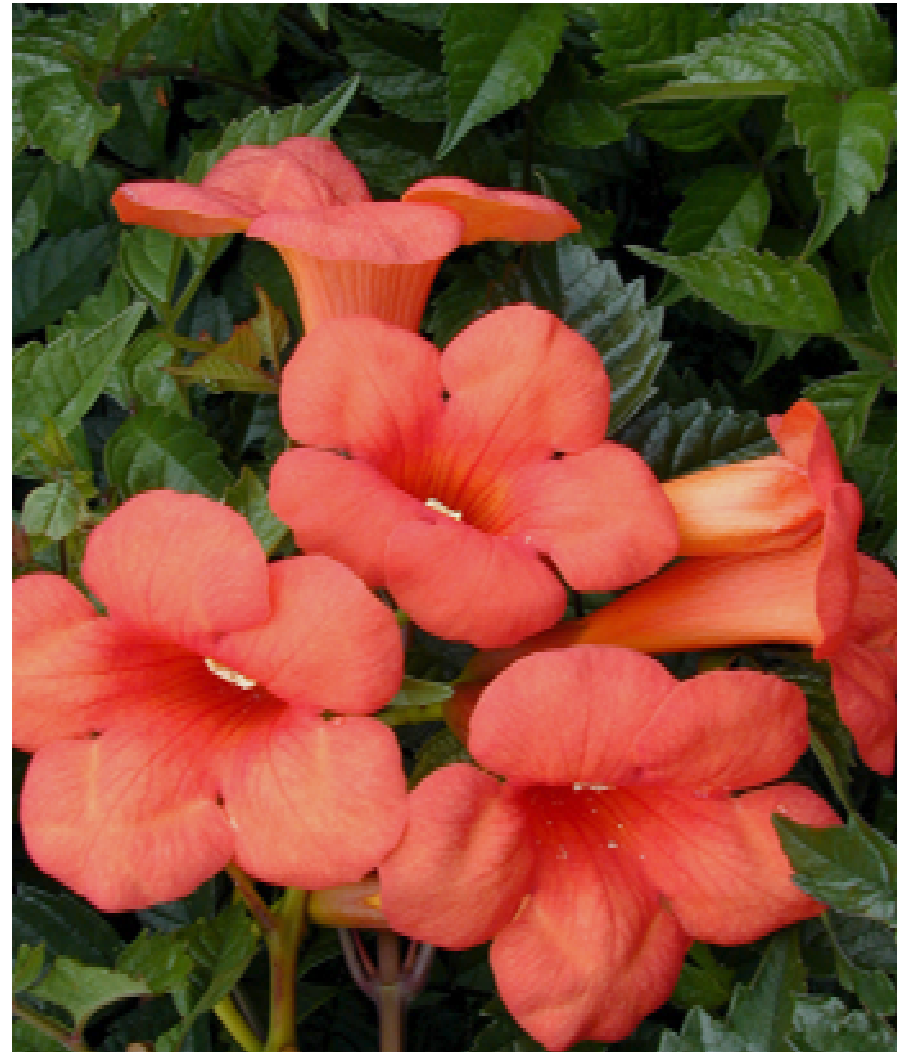

# Madame Galen Trumpet Vine

*Campsis Radicans 'Madame Galen'*

- ❁ Trumpet vine is a vigorous vine that provides a spectacular show in the heat of summer. The large tubular flowers are flushed salmon red to red-orange to rich gold deep in the throat. Flowering begins in midsummer and continues in a profuse show through early fall. A favorite of hummingbirds who fight fiercely for a taste of its delectable nectar. In fall, the foliage ends the season in a flash of brilliant golden yellow

**Height: Will Climb 30 Feet    Zone: 4**

Full Sun

Partial Sun

Hummingbirds

Climbing Vine

Deer