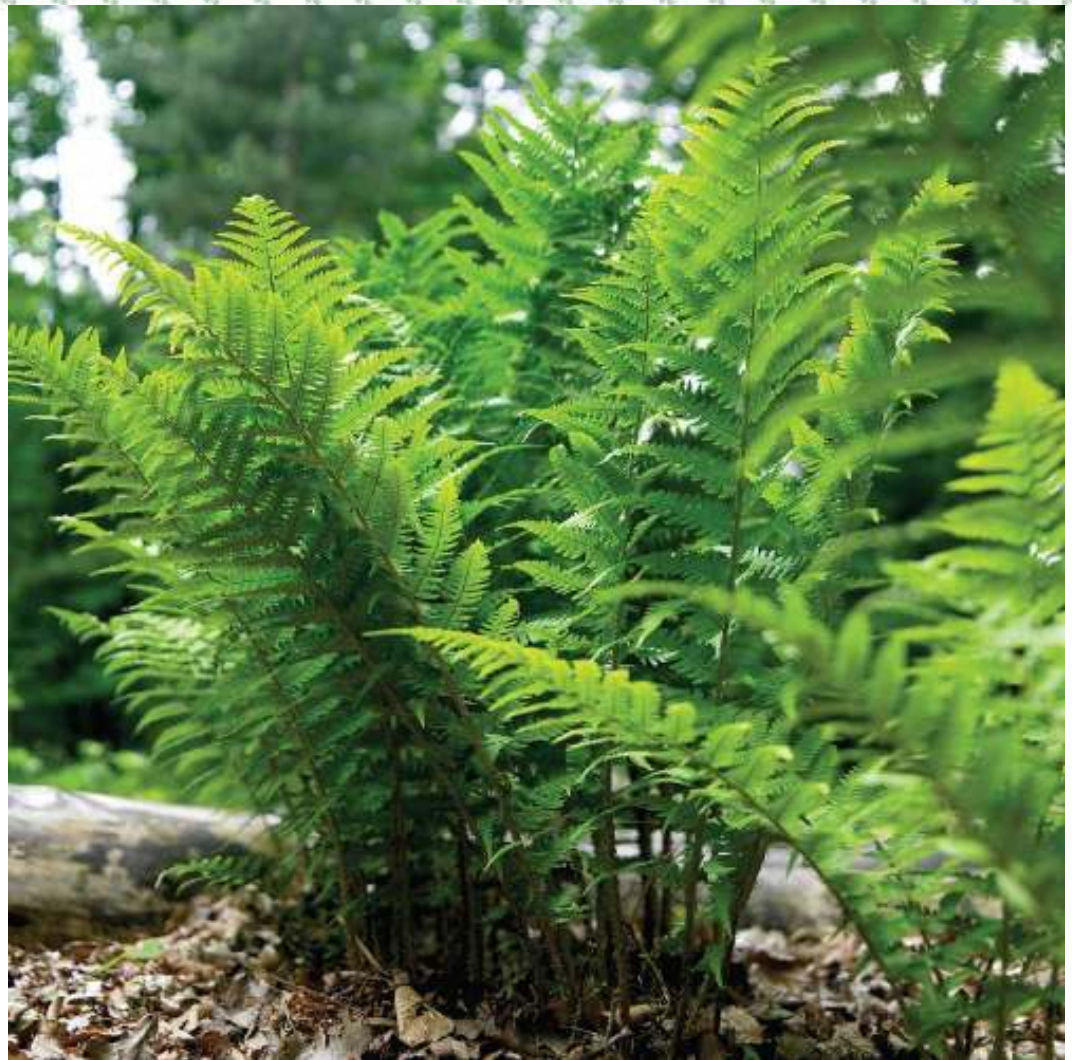

Eastern Wood Fern

Dryopteris Marginalis

- Native to Ontario Woodland fern that adapts well to shady gardens. Non invasive and foliage remains evergreen in most regions but may benefit from clipping back in late winter. Easy and reliable
- Also called Marginal Shield Fern or Leatherwood Fern

Height: 2-3 Feet

Zone: 2

Partial Sun

Full Shade

Moist, Well-Drained

Deer

To help you identify the different varieties of Fern we write a code on the side of the pot. The code for Eastern Wood Fern is EW