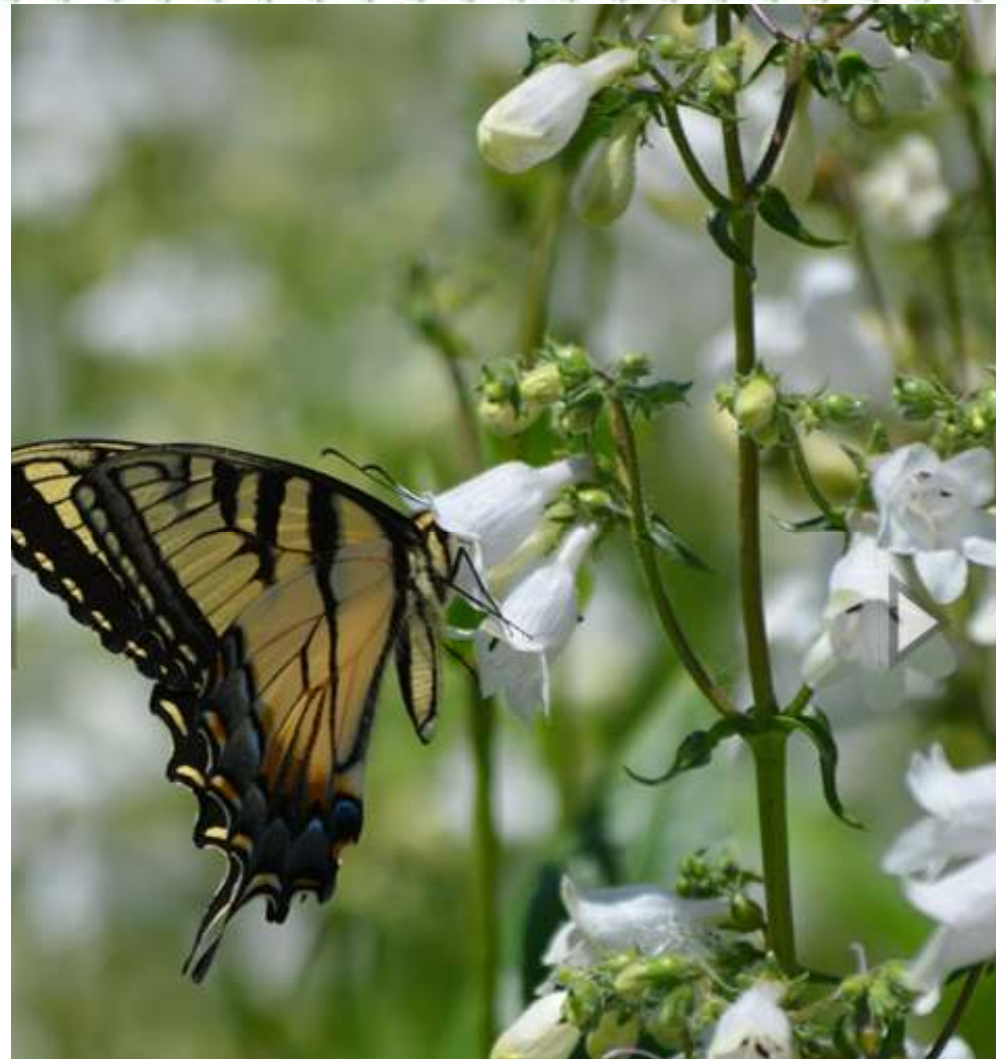

Foxglove Beardtongue

Penstemon digitalis

- ✿ The white to pink tubular shaped blooms attract long-tongued bees and humming birds. Deep green leaves on upright stems hold aloft the showy flower panicles.
- ✿ Flourishes in sunny sites with wet or moist acidic loamy soil. Plants will tolerate clay, sand, heat, drought, part sun and dry shade.
- ✿ Deer resistant
- ✿ Native to Ontario & Quebec

Height: 3 Feet

Zone: 3

Full Sun

Cut Flower/Foliage

Butterflies

Deer

**Foxglove Beardtongue is in recycled pots,
please disregard any codes written on the pots,**