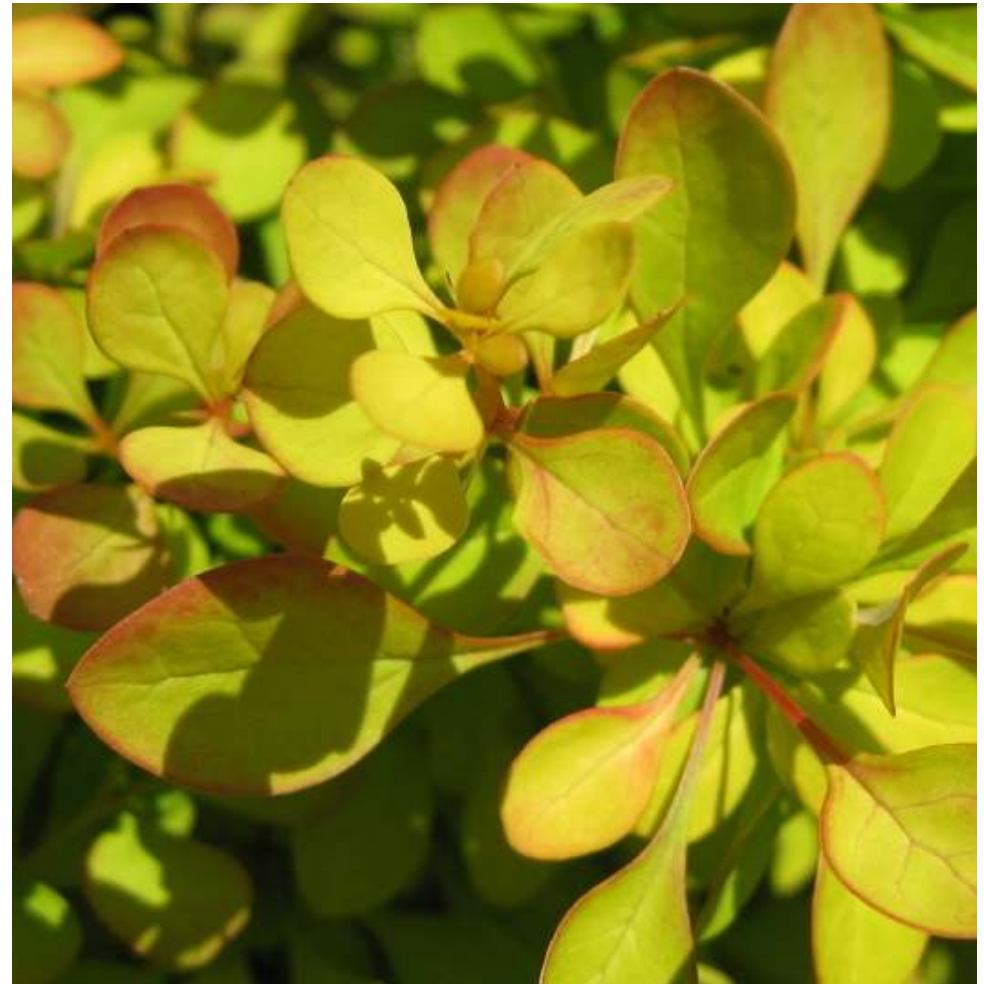

Golden Barberry

Berberis Tunbergii 'Aurea'

- ❁ Striking golden yellow foliage provides fresh colour contrast in the landscape. The small oval leaves turn green by late summer followed by an outstanding red in the fall. Clusters of yellow flowers hang from the branches in spring.
- ❁ Sharp needles will keep any interlopers out
- ❁ One of the most effective foliage plants, it tolerates shearing, making it a good choice for a hedge or topiary

Height: 3 Feet

Zone: 3

Full Sun

Drought Tolerant

Average Soil

Low Maintenance