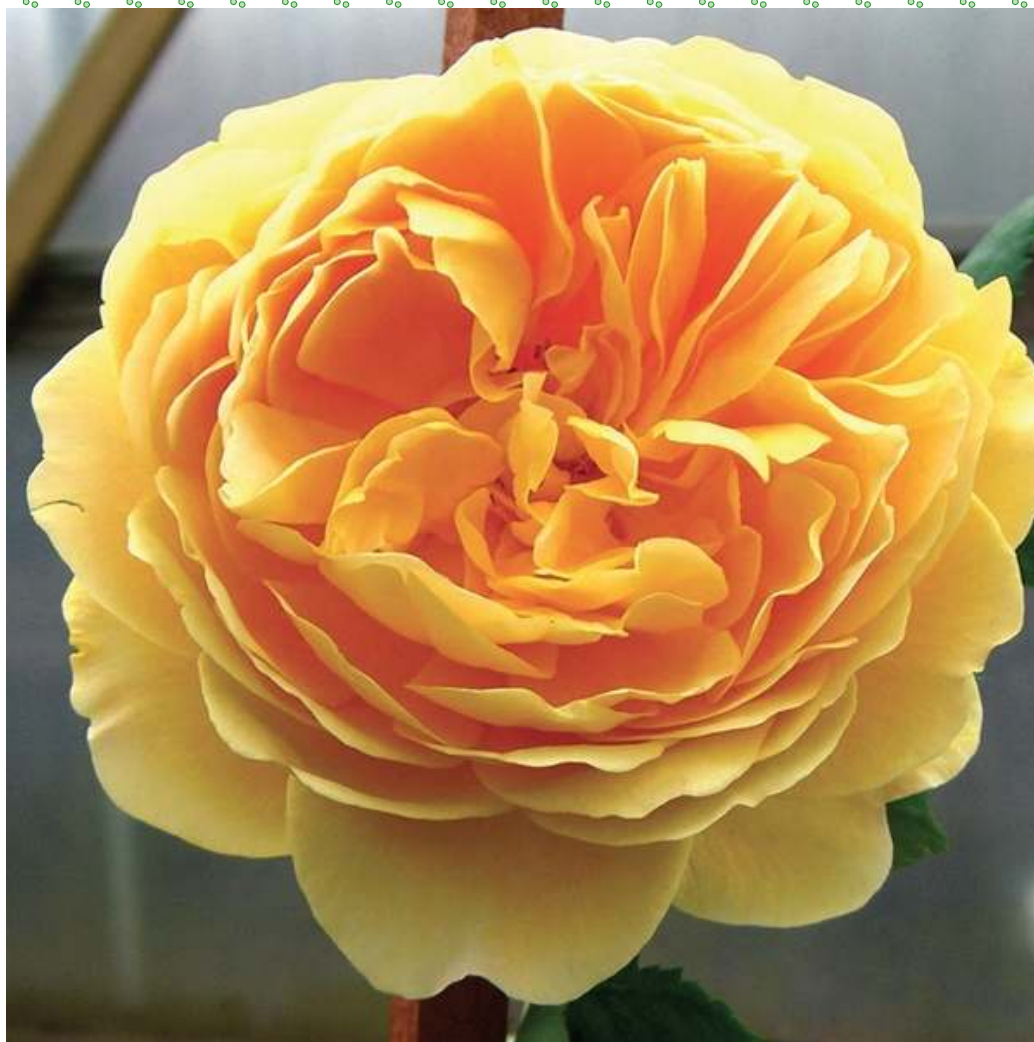

# Climbing Rose 'Goldener Olympian'

*Rosa 'Goldener Olympian'*

- 🌸 Bronze yellow double flowers are lightly scented. Blooms are from early summer right through the fall
- 🌸 Vigorous, reliable grower that is ideal for arbors, walls and fences. Excellent disease resistance.

**Height: 7-10 Feet**

**Zone: 5**

Full Sun

Cut Flower/Foliage

Cold Tolerant

Fragrant

Long Blooming

To help you identify the different varieties of Roses we write a code on the side of the pot. The code for Goldener Olympian Climbing Rose is GO