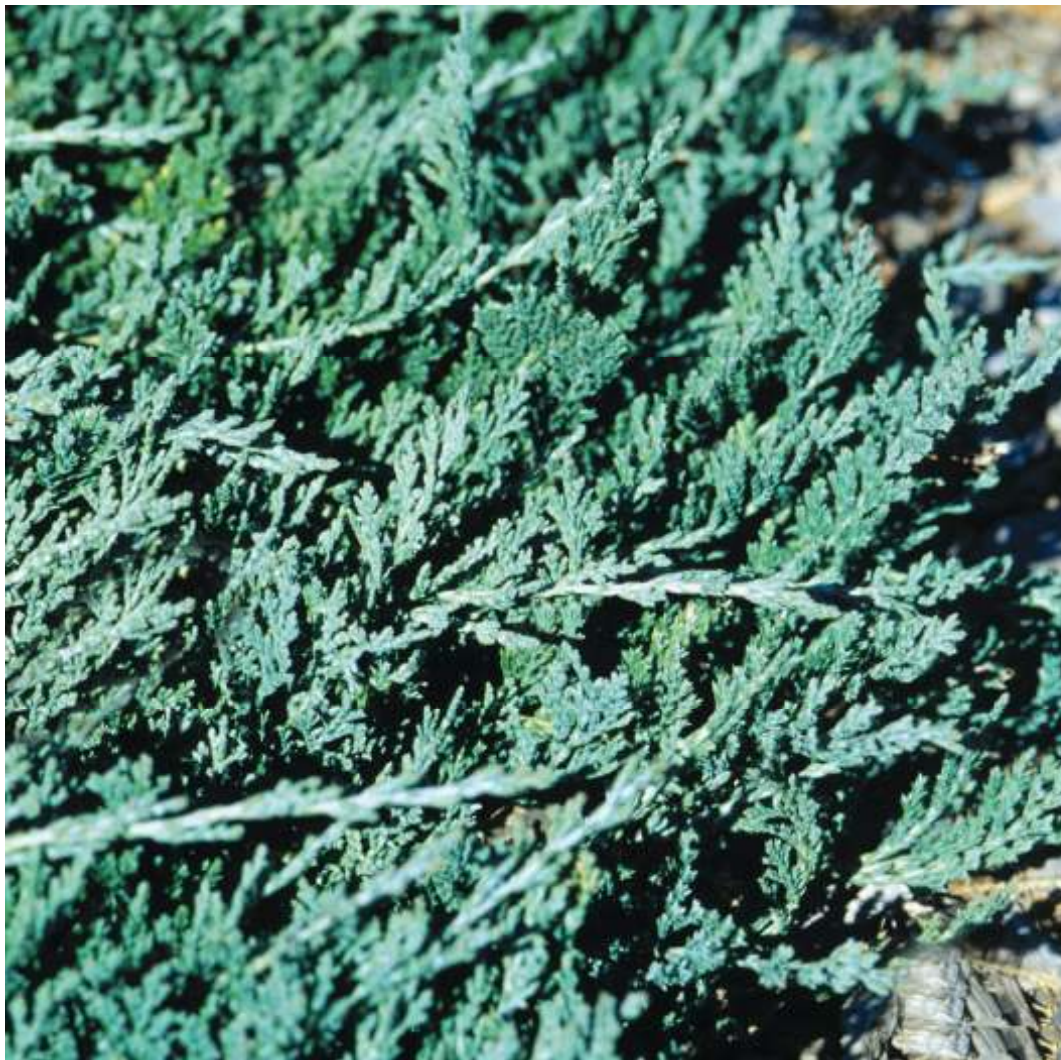

# Blue Rug Juniper

*Juniperus Horizontalis 'Wiltoni'*

- ☼ Silvery blue foliage takes on a slight purple tinge during winter months. Very flat growing with long trailing branches reaching up to 8 feet.
- ☼ Great for use as a low maintenance groundcover - especially in places where other groundcovers have failed.

**Height: 4-6 Inches    Zone: 4**

**Blue Rug Juniper is in used pots,  
please disregard any code written on the pots.**

Full Sun

Partial Sun

Evergreen

Cold Tolerant

Deer