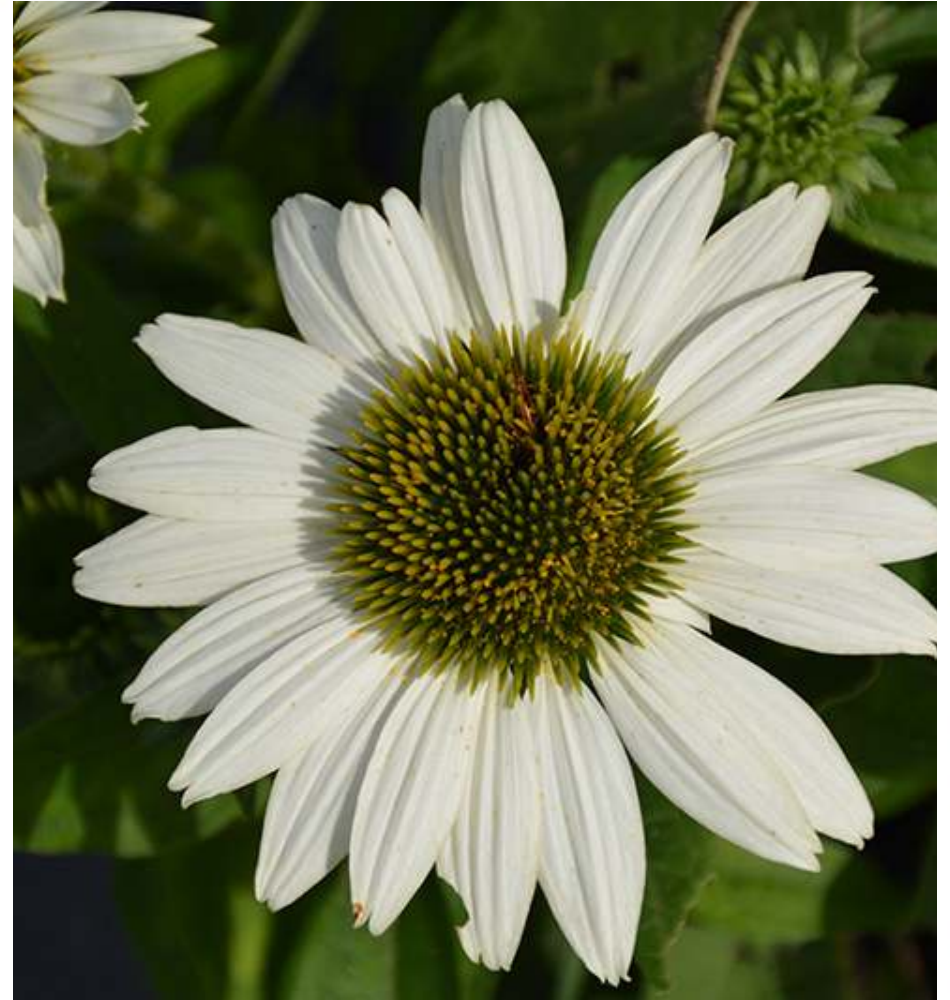

# Echinacea KISMET White

*Echinacea Purpurea 'TNECHKW'*

- ❁ Snow-white petals surround tall gold-tinted cones that rise from green buttons. Daisy-like flowers glow against the dark green foliage from early summer until frost. Compact grower with a fabulous upright habit.
- ❁ From the KISMET series featuring higher crown counts, compact upright habits, and an extended bloom period
- ❁ Provides food for finches and other birds and attracts butterflies to your garden. Vigorous and easy to grow

**Height: 16-18 Inches**

**Zone: 4**

Full Sun

Low Maintenance

Butterflies

Dry Soil

Cut Flower/Foliage

To help you identify the different varieties of Echinacea we write a code on the side of the pot. The code for Kismet White Echinacea is KW