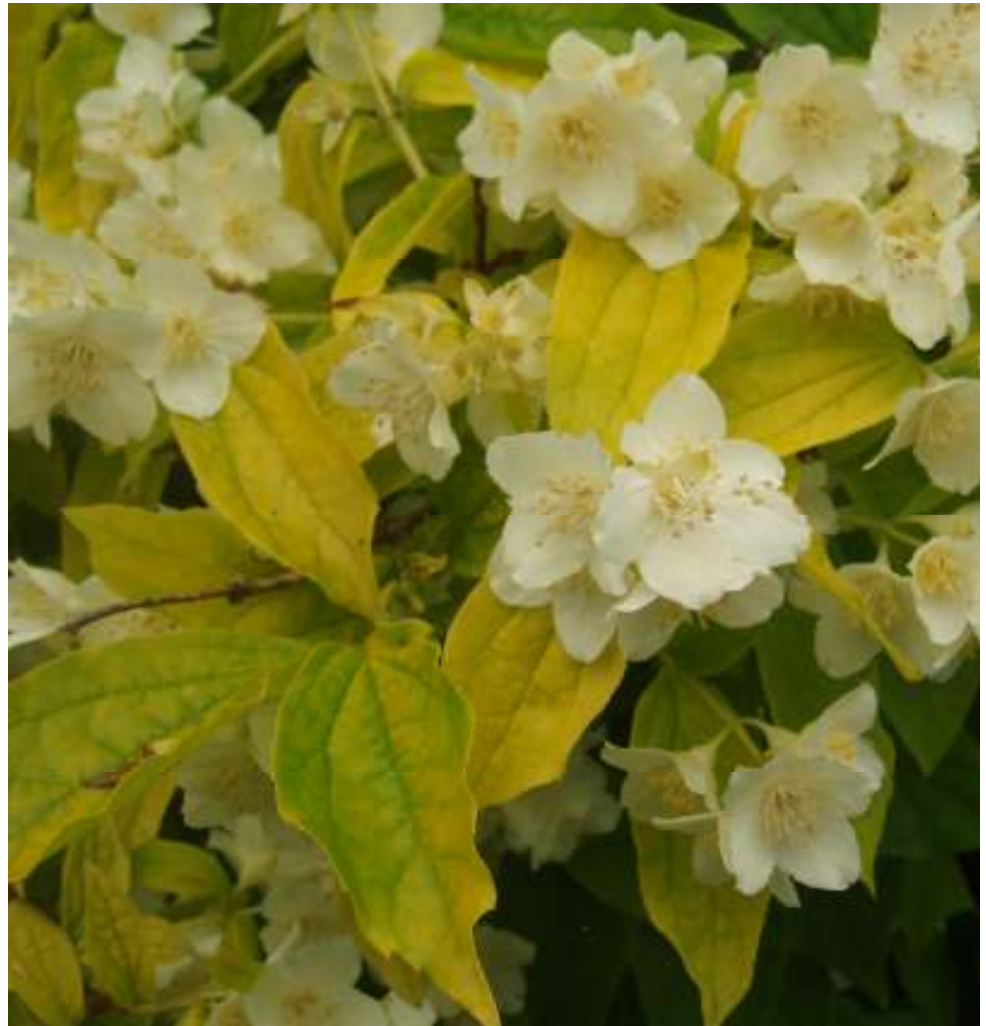

Golden Mockorange

Philadelphus Coronarius 'Aureus'

- ❁ Features showy clusters of fragrant white flowers with yellow eyes at the ends of the branches in late spring. It has attractive yellow foliage throughout the season.
- ❁ Noted for its fountain-like shape, compact habit and very vigorous growth rate. The late spring showy white flowers dominate the landscape with their size and orange blossom scent

Height: 4 Feet

Zone: 5

Full Sun

Partial Sun

Average Soil